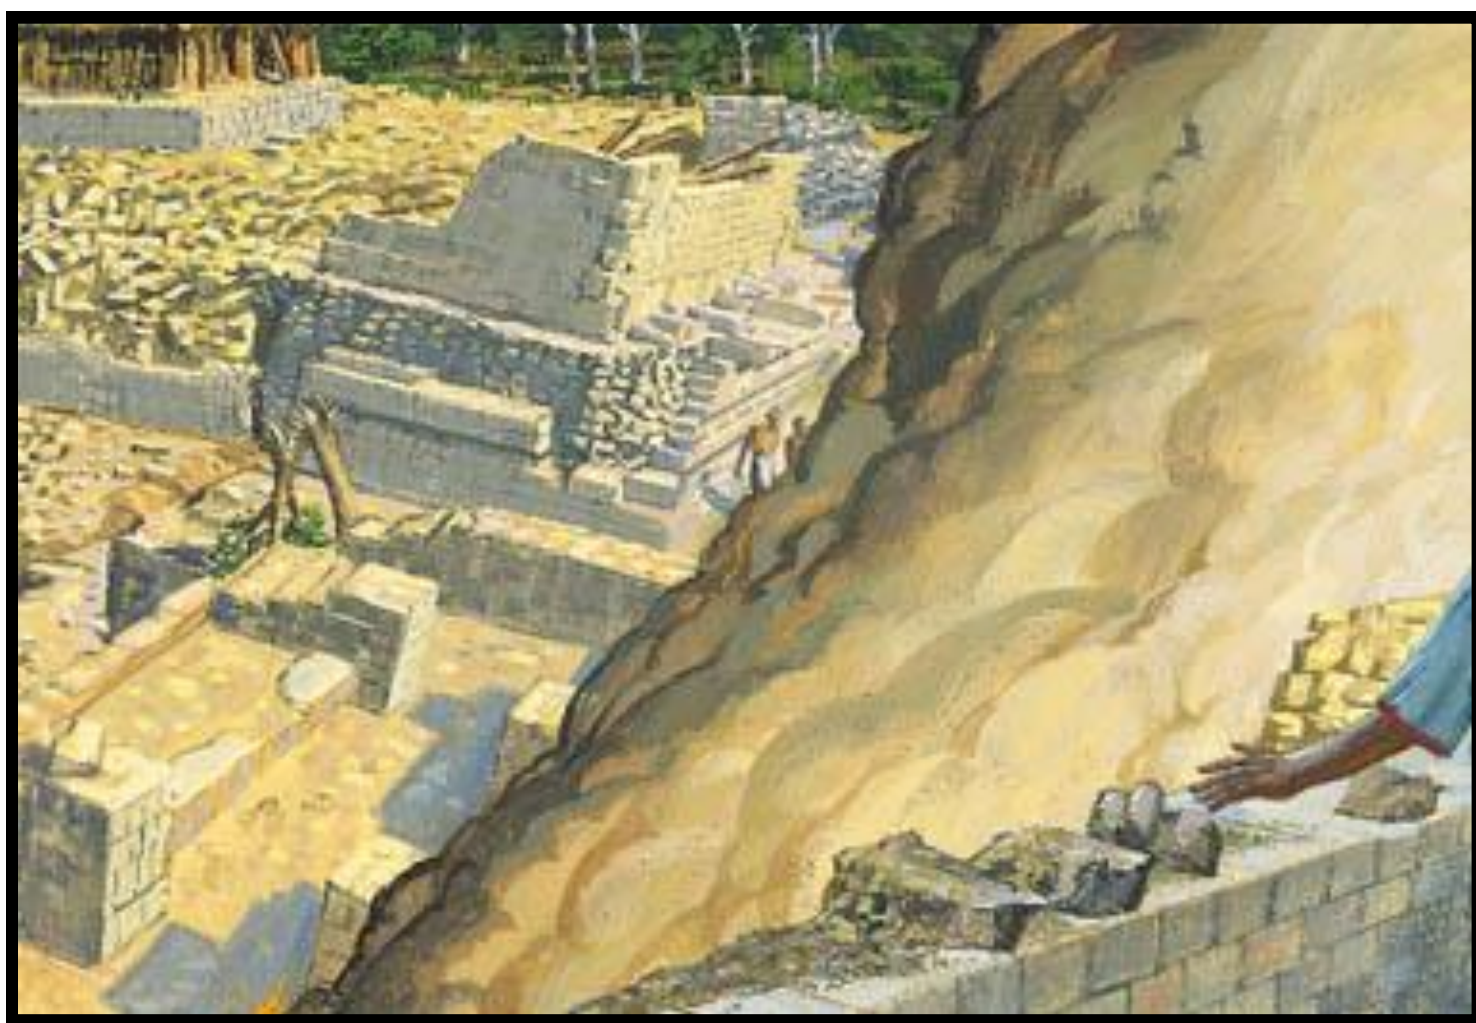

A GREAT STORM AROSE

3 Nephi 8:5-7, 16

QUAKING OF THE EARTH

3 Nephi 8:13, 18

SINKING CITIES & EARTH ROSE UP TO A MOUNTAIN OVER CITY

3 Nephi 8:9-10

MANY CITIES DESTROYED & LEFT DESOLATE

(3)

- Helaman 14:20 – There will be darkness for three days. The sun, moon, and stars shall be darkened.
- Helaman 14:23 (First Part) & Helaman 14:21 (First part) – There will be tempests (severe storms with high winds and possible hail, snow, or rain). There will be thundering and lightening for many hours.
- Helaman 14:24 (Second Part) – Cities made desolate (uninhabited).
- Helaman 14:23 (Second part) – The mountains will be laid low and valleys will become mountains
- Helaman 14:21 (Second part), Helaman 14:22, & Helaman 14:24 (First part) - The earth shall shake and tremble, and rocks and highways shall be broken up.