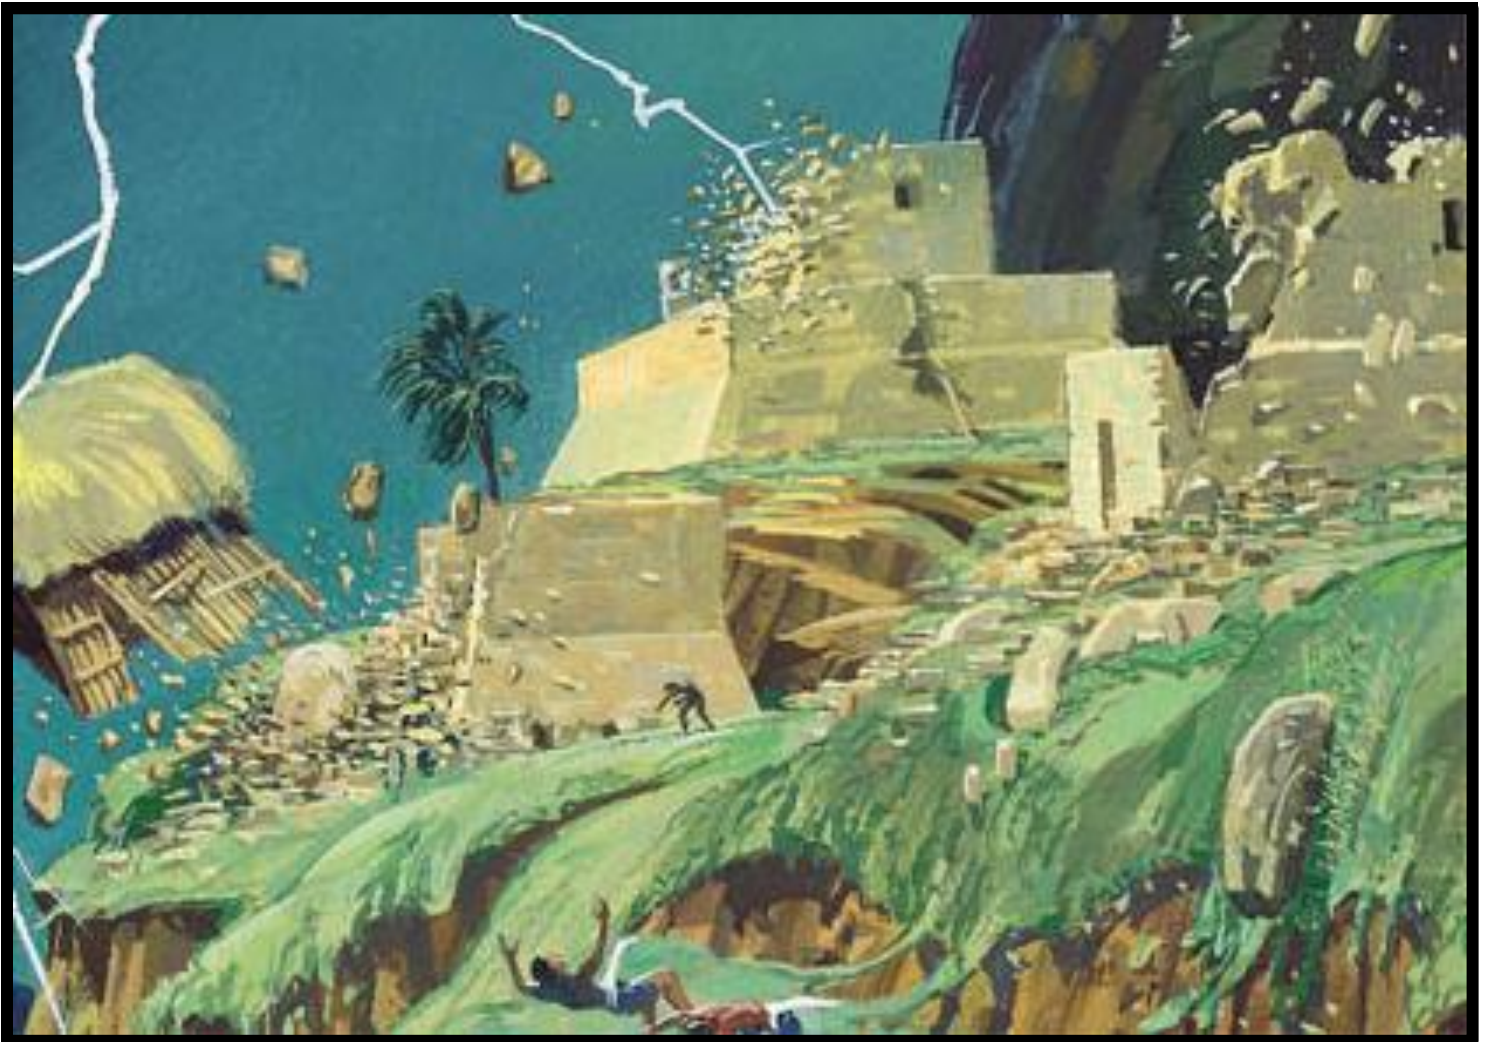

A GREAT STORM AROSE

3 Nephi 8:5-7, 16

QUAKING OF THE EARTH

3 Nephi 8:13, 18

SINKING CITIES & EARTH ROSE UP TO A MOUNTAIN OVER CITY

3 Nephi 8:9-10

MANY CITIES DESTROYED & LEFT DESOLATE

(3)

- Helaman 14:20 – There will be darkness for three days. The sun, moon, and stars shall be darkened.
- Helaman 14:23 (First Part) & Helaman 14:21 (First part) – There will be tempests (severe storms with high winds and possible hail, snow, or rain). There will be thundering and lightening for many hours.
- Helaman 14:24 (Second Part) – Cities made desolate (uninhabited).
- Helaman 14:23 (Second part) – The mountains will be laid low and valleys will become mountains
- Helaman 14:21 (Second part), Helaman 14:22, & Helaman 14:24 (First part) - The earth shall shake and tremble, and rocks and highways shall be broken up.